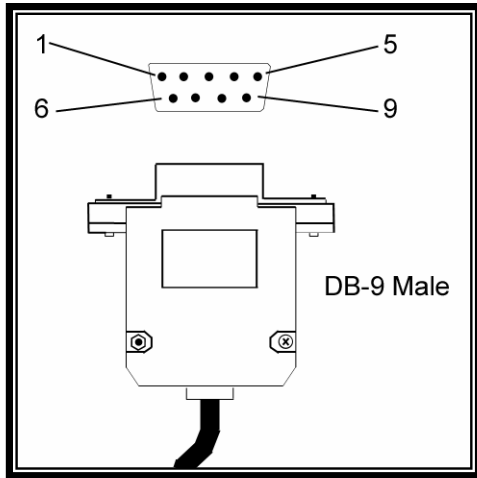

PC-100

Atron Systems, Inc.

PC-100 to Samsung 9 Pin Interface Cable

<http://www.atronsystems.com/techs.htm>

12-26-2001

600-00901-02003M